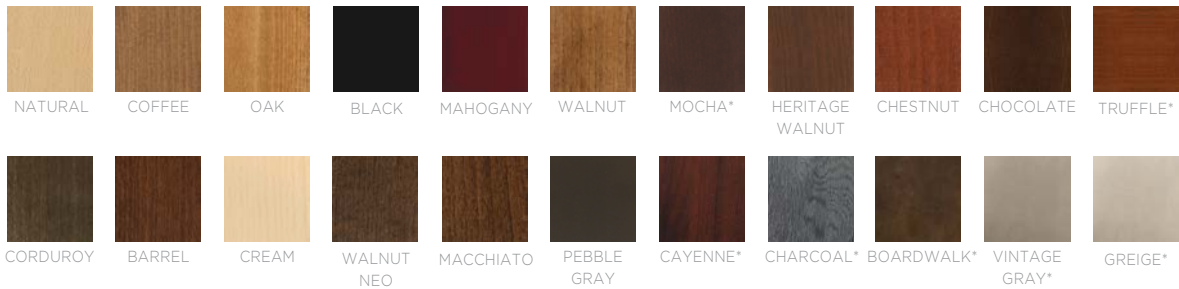

holsag[®]
COLLECTION

SOLID WOOD SEATING
FREEPORT BARSTOOL

The **Freeport** is an elegant sleigh back bar stool comes with and without arms.

PRODUCT FEATURES

- 1** Strong, beautiful European beechwood frame
- 2** Standard and custom stain options available
- 3** Sleigh back design
- 4** Plush 2.5 lb. foam seat and 1.8 lb. foam back for long-term comfort
- 5** Joinery is mortise and tenon
- 6** Generous clean out between back and seat

STANDARD WOOD STAIN OPTIONS

(A wide range of standard stain colors are available as well as custom color matching. (A surcharge will apply to custom colors)

*Matches MityLite buffet & dining table tops

SPECIFICATIONS

BACK STYLE	ARM OPTION	FINISH	FABRICS	STANDARD GLIDE
Fixed	Yes	European Beech Hardwood	Grades 1-4+ TB133, COM	Nylon

The Freeport Is Also Available With Arms

FREEPORT BARSTOOL

SOLID WOOD SEATING

BACK

The Freeport Barstool has an upholstered back, allowing for custom fabric to be seen from any angle.

FRAME

100% solid European beech is a strong, bendable, and renewable hardwood. This attractive, light-colored wood accepts stain well.

GLIDES

7/8" Nylon glide. Other available options are small metal, standard metal, metal with nylon cap, and felt.