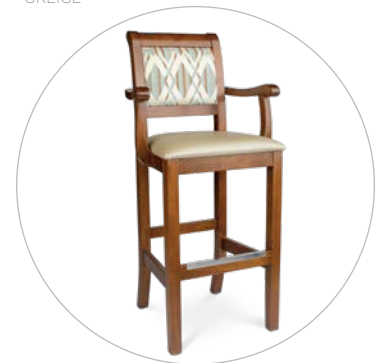

holsag[®]
COLLECTION

SOLID WOOD SEATING
FREEPORT BARSTOOL

The **Freeport** is an elegant sleigh back bar stool comes with and without arms.

PRODUCT FEATURES

- 1** Strong, beautiful European beechwood frame
- 2** Standard and custom stain options available
- 3** Sleigh back design
- 4** Plush 2.5 lb. foam seat and 1.8 lb. foam back for long-term comfort
- 5** Joinery is mortise and tenon
- 6** Generous clean out between back and seat

STANDARD WOOD STAIN OPTIONS

(A wide range of standard stain colors are available as well as custom color matching. (A surcharge will apply to custom colors)

*Matches MityLite buffet & dining table tops

SPECIFICATIONS

BACK STYLE	ARM OPTION	FINISH	FABRICS	STANDARD GLIDE
Fixed	Yes	European Beech Hardwood	Grades 1-4+ TB133, COM	Nylon

The Freeport Is Also Available With Arms

FREEPORT BARSTOOL

SOLID WOOD SEATING

BACK

The Freeport Barstool has an upholstered back, allowing for custom fabric to be seen from any angle.

FRAME

100% solid European beech is a strong, bendable, and renewable hardwood. This attractive, light-colored wood accepts stain well.

GLIDES

7/8" Nylon glide. Other available options are small metal, standard metal, metal with nylon cap, and felt.