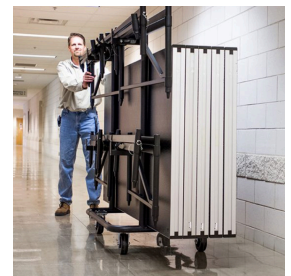

## SPECIFICATIONS

---

Height: 66" (167.64 cm)

---

Length: 48" (121.92 cm)

---

Weight: 85 lbs (38.56 kg)

---