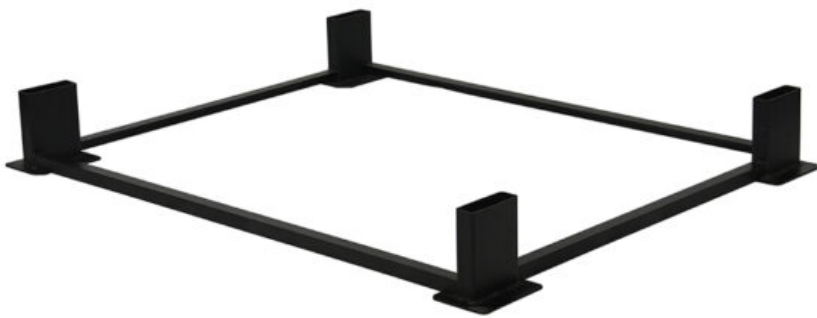

MITYLITE[®]

X-Base Stacking Cart

SPECIFICATIONS

Height: 8.5" (21.6 cm)

Length: 70.5" (179.1 cm) - 106.5" (270.5 cm)

Product Type: Cart

Warranty: Fabricated steel components – Twelve (12) years. Felt, carpet, neoprene, foam, and plastic protective pieces, as well as cart casters are warranted for a period of One (1) year.

Width: 34" (86.4 cm) - 41.5" (105.4 cm)

Weight: 55 lbs (24.9 kg) - 91 lbs (41.3 kg)

Minimum Order Quantity: 1

Frame Material: Steel

COMPATIBLE PRODUCTS

- CT Stacking Carts
- RT Stacking Carts
- Folding Chair Stacking Carts
- Comfort Seating Stacking Carts

OPTIONS

CART SIZES

30" x 72", 30" x 96", 34" x 96", 36" x 96", 60", 72"