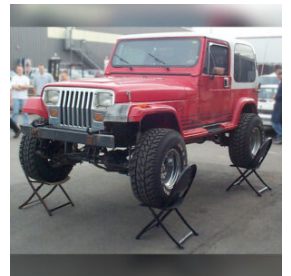

MITYLITE[®]

SwiftSet Folding Chair

SS SwiftSet[™]

SPECIFICATIONS

Height: 34.5" (87.6 cm)

Length: 23" (58.4 cm)

Product Type: Chair

Warranty: 10 years on frame, 3 years on seat and back

Glide Options: Plastic

Seat Width: 16.8" (42.5 cm)

Frame Material: Steel

Frame Tube Size: 1.3" (3.3 cm) x 0.7" (1.7 cm)
Oval

Ganging Option: Frame or Plastic Clip

Width: 18" (45.7 cm)

Weight: 12 lbs (5.2 kg)

Minimum Order Quantity: 1 - 100

Weight Capacity: 1,000 lbs (453.6 kg)

Seat Length: 15.8" (40 cm)

Seat Height: 18.5" (47 cm)

Frame Metal Thickness: 18-gauge

Folded Depth: 5" (12.7 cm)

Width w/ Ganging: 19.5" (49.5 cm)