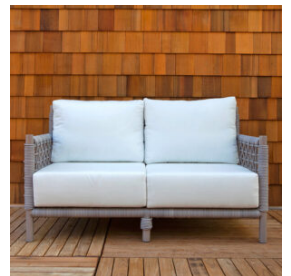

## SPECIFICATIONS

---

Height: 33" (83.8 cm)

---

Width: 57" (144.8 cm)

---

Length: 32" (81.3 cm)

---

Glide Options: Plastic

---

Seat Height: 18" (45.7 cm)

---

Frame Material: Aluminum

---