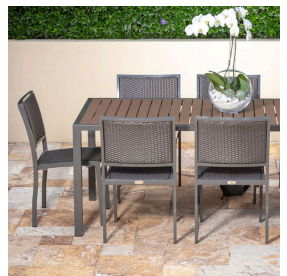

## Silla de comedor de mimbre Magnolia

## PRESUPUESTO

---

Altura: 33,50" (85,09 cm)

---

---

Ancho: 19" (48,26 cm)

---

---

Longitud: 21,50" (54,61 cm)

---

---

Peso: 9 libras (4,08 kg)

---

---

Material del marco: Aluminio

---