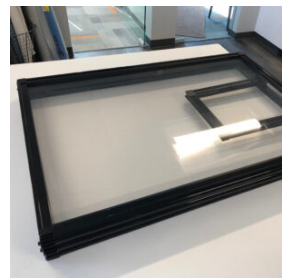

MITYLITE®

Framed Countertop Shield

SPECIFICATIONS

Height: 36.5" (92.7 cm)

Length: 79.5" (201.9 cm)

Weight: 24 lbs (10.9 kg)

Minimum Order Quantity: 1

Panel Width: 28" (71.1 cm)