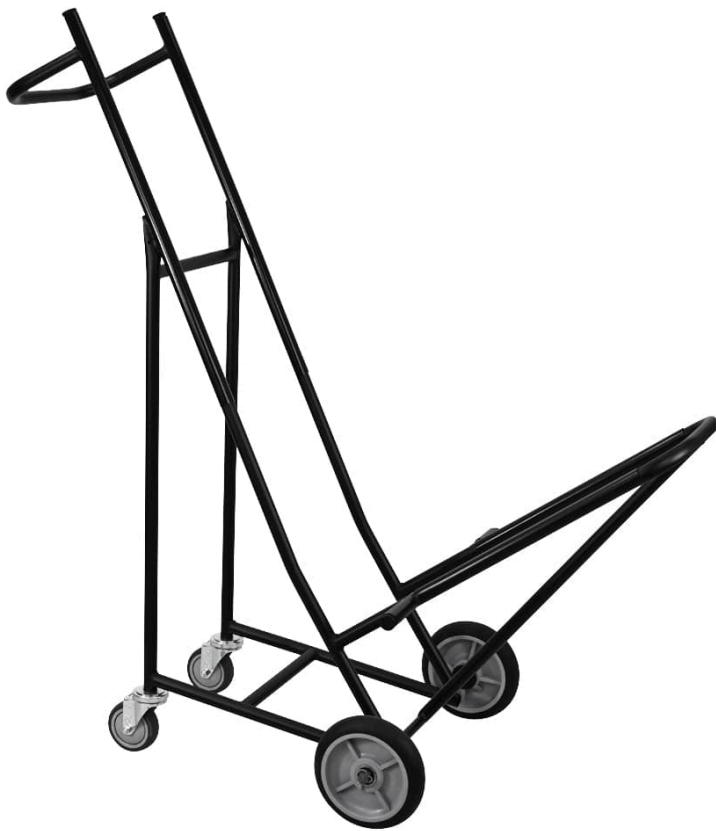

MITYLITE[®]

4-Wheel Comfort Seating Cart

SPECIFICATIONS

Height: 54" (137.16 cm)

Width: 24" (60.96 cm)

Length: 51.50" (130.81 cm)

Weight: 29 lbs (13.15 kg)

Caster Size: 8" wheels and 4" casters

Frame Gauge: 16-gauge

Frame Material: Steel

Loaded Height: 74" (187.96 cm)

Loaded Length: 59" (149.86 cm)

Loaded Width: 24" (60.96 cm)

Minimum Order Quantity: 1

Product Type: Cart

Warranty: Fabricated steel components – Twelve (12) years. Felt, carpet, neoprene, foam, and plastic protective pieces, as well as cart casters are warranted for a period of One (1) year.

COMPATIBLE PRODUCTS

- Holds 10 [Access Banquet Chairs](#)
- Holds 10 [Classic Banquet Chairs](#)
- Holds 10 [Elite Banquet Chairs](#)
- Holds 10 [Encore Banquet Chairs](#)
- Holds 10 [Eon Banquet Chairs](#)
- Holds 10 [Essential II Banquet Chairs](#)
- Holds 8 [Grand II Banquet Chairs](#)
- Holds 10 [Horizon Banquet Chairs](#)
- Holds 10 [Regency Banquet Chairs](#)