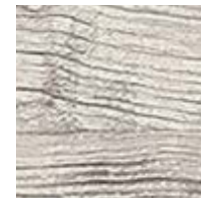

### OPTIONAL FINISHES\*\*

Designer  
White

Blackbird

Skyline  
Walnut

Neowalnut

Boardwalk  
Oak

White  
Driftwood

Beigwood