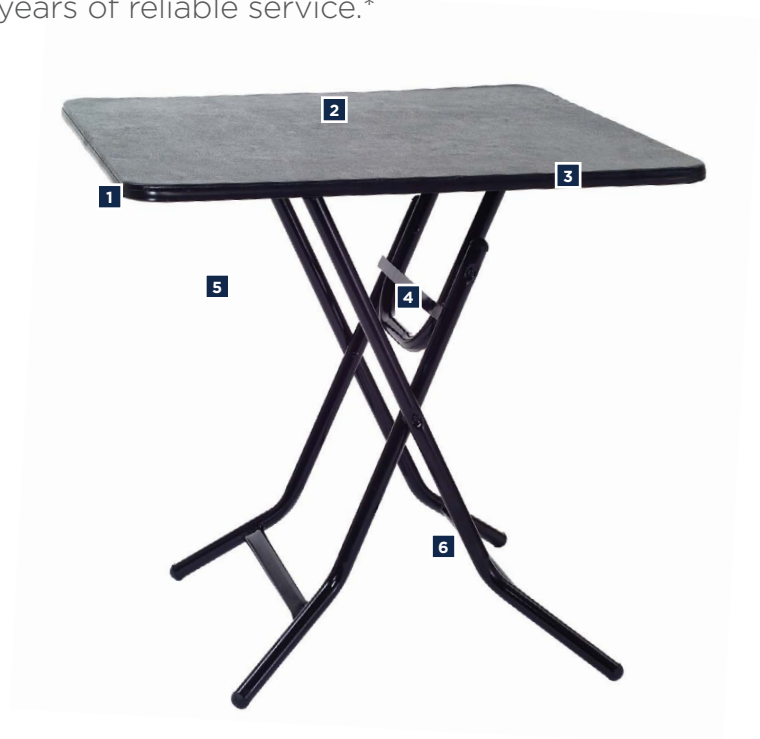

PRODUCT FEATURES

- 1** High-impact ABS surface
- 2** Handle for easy set-up, take-down and transporting
- 3** Folding X-leg
- 4** Powder coated steel frame

ABS TABLETOP COLOR OPTIONS

TEXTURED TABLETOP FINISHES

SMOOTH TABLETOP FINISHES (CUSTOM)

Note: SMOOTH Finish is an additional upcharge

FINISH OPTIONS

ABS Specialty Tables

*These tables are not recommended for longterm outdoor use.

TABLE TOP

Surface is formed from high impact ABS plastic and is permanently bonded to the internal wood laminate core. A variety of smooth and textured finishes are available.

TABLE EDGE

ABS plastic is bonded to the entire interior of the perimeter of the table. A finished bumper is chemically welded to exterior perimeter of the table. Bumper resists moisture and reinforces top and bottom ABS shells.

XPEDITER LEG

Folding X-leg design for easy setup, take-down, and transporting. Constructed from 1" (2.5cm) 16 gauge steel tubing. Legs are bolted to tabletop utilizing "T-Nut" fastening system.

AVAILABLE DIMENSIONS