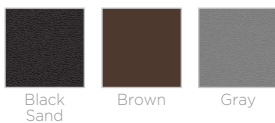

PRODUCT FEATURES

- 1** High-impact ABS surface
- 2** Handle for easy set-up, take-down and transporting
- 3** Folding X-leg
- 4** Powder coated steel frame

ABS TABLETOP COLOR OPTIONS

TEXTURED TABLETOP FINISHES

SMOOTH TABLETOP FINISHES (CUSTOM)

Note: SMOOTH Finish is an additional upcharge

FINISH OPTIONS

ABS Specialty Tables

*These tables are not recommended for longterm outdoor use.

TABLE TOP

Surface is formed from high impact ABS plastic and is permanently bonded to the internal wood laminate core. A variety of smooth and textured finishes are available.