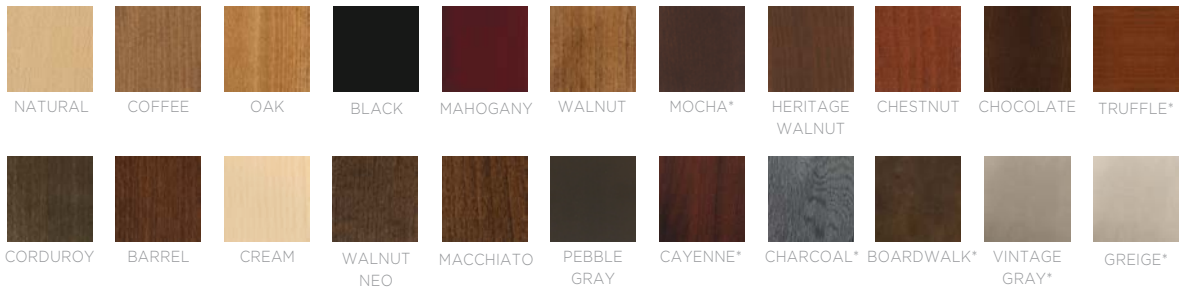

**STANDARD WOOD STAIN OPTIONS**

(A wide range of standard stain colors are available as well as custom color matching. (A surcharge will apply to custom colors)

\*Matches MityLite buffet & dining table tops

### FRAME

100% solid European beech is a strong, bendable, and renewable hardwood. This attractive, light-colored wood accepts stain well.

### FRAME FINISH

The stain is hand wiped into the grain to ensure even color and maximum penetration into the wood. Two coats of catalyzed finish are sprayed over the stain with a sanding between. This catalyzed finish is very durable and resists cracking and chipping.