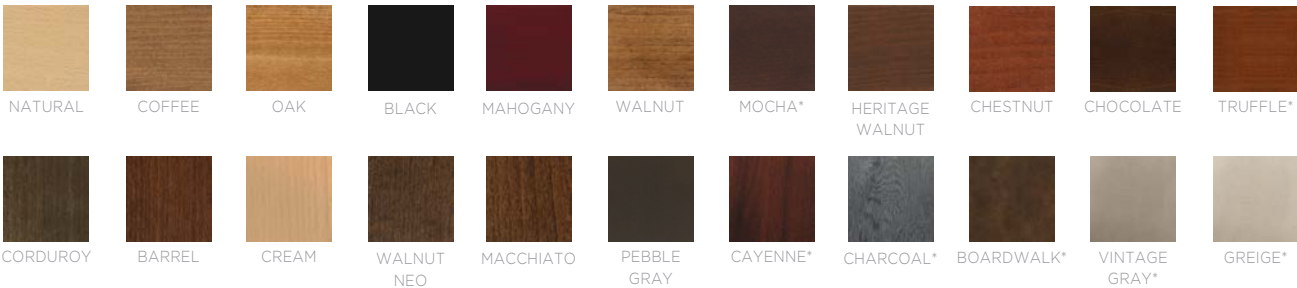

holsag<sup>®</sup>  
COLLECTION

SOLID WOOD SEATING  
**BULLDOG BENCH**

Completing **"Bulldog"** line, the 45" or 60" version of the bench is a great option for entry ways, foyers or waiting rooms. Available with or without arms, these beautiful benches can also be upholstered to match any decor.

**PRODUCT FEATURES**

- 1** Strong, beautiful European beechwood frame
- 2** Standard and custom stain options available.  
Two-tone stain available on the Bulldog family
- 3** Plush 2.5 lb. foam seat
- 4** Joinery is mortise and tenon
- 5** Field replaceable seats
- 6** Generous clean out between back and seat

**STANDARD WOOD STAIN OPTIONS** (Available matches to MityLite tables. See additional options at holsag.com)

CUSTOM STAIN MATCHING ALSO AVAILABLE

**SPECIFICATIONS**

BACK STYLE	ARM OPTION	FINISH	FABRICS	FABRIC YARDAGE	STANDARD GLIDE
Fixed	Yes	European Beech Hardwood	Grades 1-4+, TBI33, COM	1 - 2 yards	Nylon

### FRAME

100% solid European beech is a strong, bendable, and renewable hardwood. This attractive, light-colored wood accepts stain well.