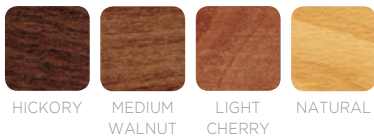

MITYLITE[™]
DURABILITY BY DESIGN

WOOD DINING CHAIR

DUBLIN

The Dublin wood chair offers a rustic addition to any restaurant or dining space. It has a stylized ladder back and a shaped seat for added comfort that sets it apart from the typical wood restaurant chair.

FINISH OPTIONS

DIMENSIONS

	CHAIR WIDTH	CHAIR DEPTH	CHAIR HEIGHT	SEAT HEIGHT
CHAIR:	15.5"	19.5"	31"	16.5"
BAR HEIGHT:	15.5"	20.5"	47.7"	28.4"

SPECIFICATIONS

BACK STYLES	ARM OPTION	SEAT OPTION	CUSHION	FINISH	STANDARD GLIDE	BARSTOOL OPTION	FABRIC YARDAGE (COM)	UNITS/CARTON
Wood	N	Wood	NA	Standard stain colors w/ lacquer finish	White plastic	Y	-	Chairs - 2 Barstool - 1